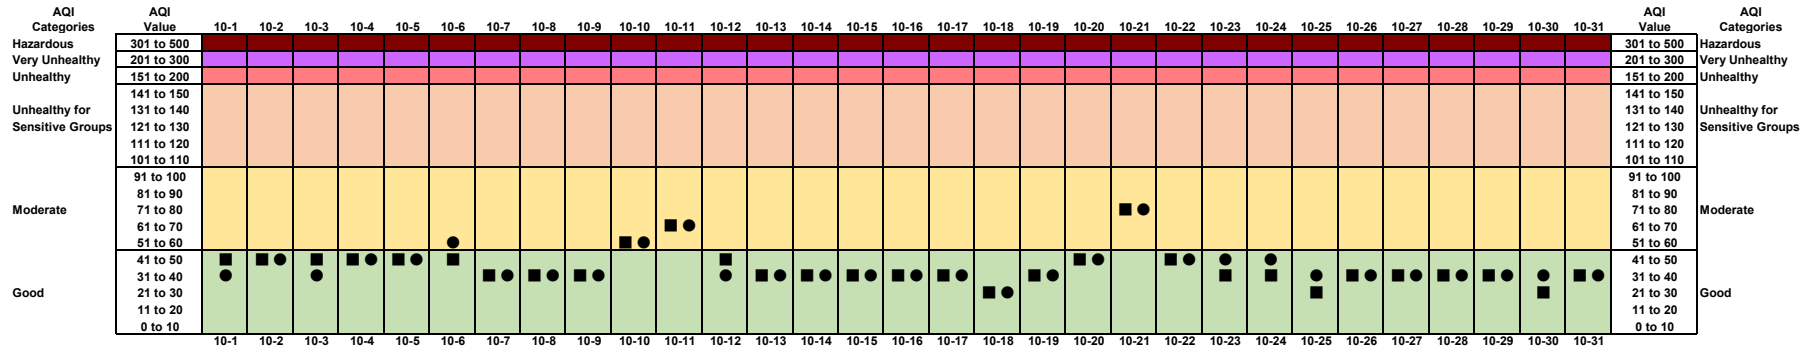

October 2022

AQI Calculation for the October 2015 Ozone Standard

Note: Days with White icon, only data for one monitor available

AQI Categories	Values
Good	Up to 50
Moderate	50 - 100
Unhealthy for Sensitive Groups	101 - 150
Unhealthy	151 - 200
Very Unhealthy	201 - 300
Hazardous	301 - 500

Bonne Terre	Farrar
■	●
■	●
■	●
■	●

8hr Ozone to AQI (2015 Standard)	
Ozone PPB	Value
0-11	0 to 10
12-22	11 to 20
23-32	21 to 30
33-43	31 to 40
44-54	41 to 50
55-57	51 to 60
58-60	61 to 70
61-64	71 to 80
65-67	81 to 90
68-70	91 to 100
71-73	101 to 110
74-76	111 to 120
77-79	121 to 130
80-82	131 to 140
83-85	141 to 150
86-105	151 to 200
106-200	201 to 300