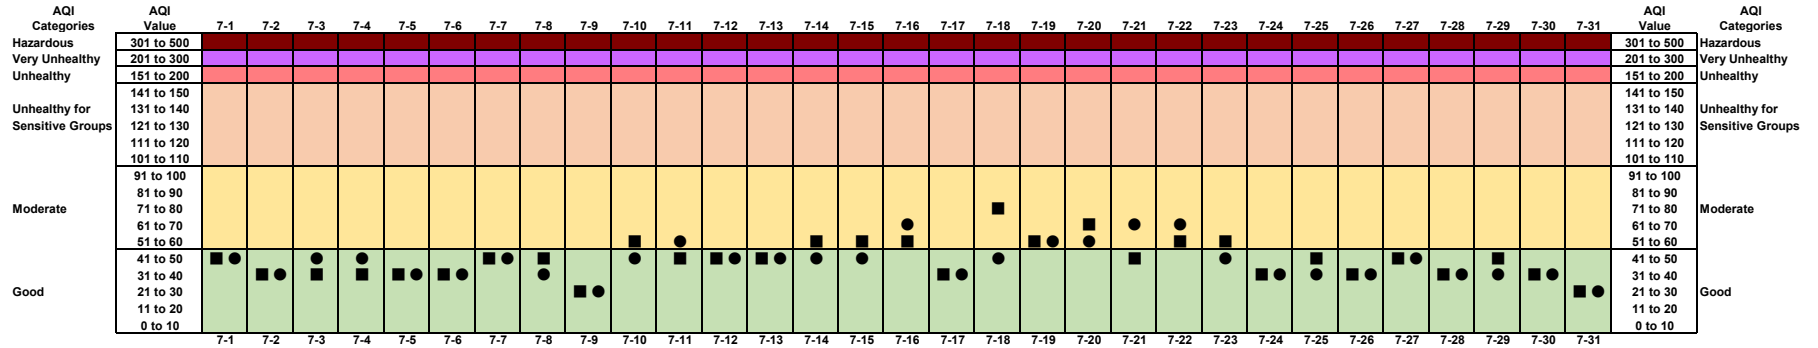

July 2022

AQI Calculation for the October 2015 Ozone Standard

Note: Days with White icon, only data for one monitor available

AQI Categories	Values
Good	Up to 50
Moderate	50 - 100
Unhealthy for Sensitive Groups	101 - 150
Unhealthy	151 - 200
Very Unhealthy	201 - 300
Hazardous	301 - 500

Bonne Terre	Farrar
■	●
■	●
■	●
■	●

8hr Ozone to AQI (2015 Standard)	
Ozone PPB	Value
0-11	0 to 10
12-22	11 to 20
23-32	21 to 30
33-43	31 to 40
44-54	41 to 50
55-57	51 to 60
58-60	61 to 70
61-64	71 to 80
65-67	81 to 90
68-70	91 to 100
71-73	101 to 110
74-76	111 to 120
77-79	121 to 130
80-82	131 to 140
83-85	141 to 150
86-105	151 to 200
106-200	201 to 300