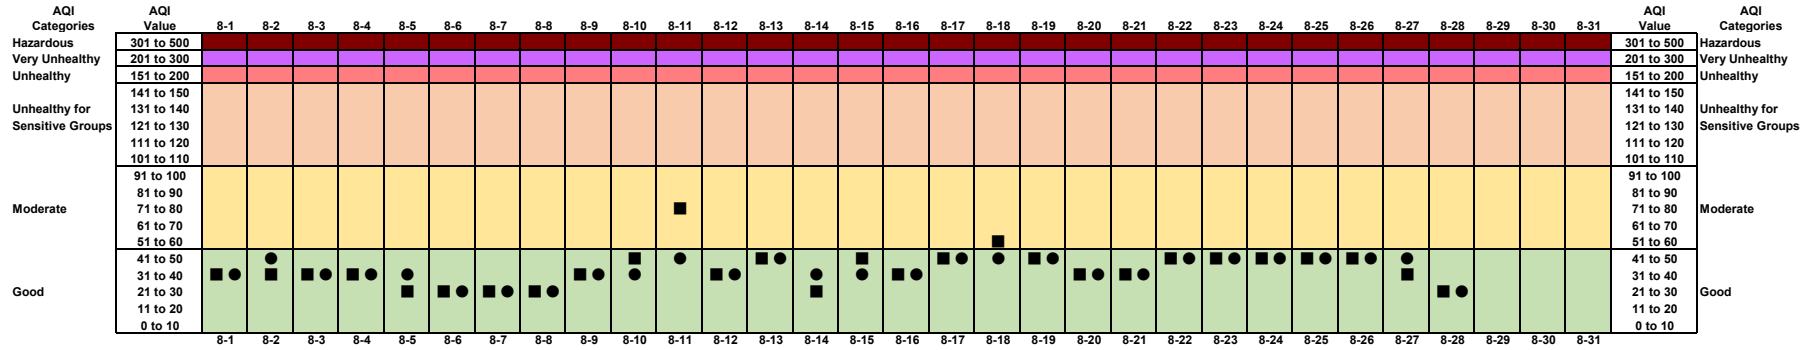

August 2022

AQI Calculation for the October 2015 Ozone Standard

Note: Days with White icon, only data for one monitor available

AQI Categories	Values
Good	Up to 50
Moderate	50 - 100
Unhealthy for Sensitive Groups	101 - 150
Unhealthy	151 - 200
Very Unhealthy	201 - 300
Hazardous	301 - 500

Monitor	Icon
Bonne Terre	Black Square
Farrar	Black Circle

8hr Ozone to AQI (2015 Standard)	
Ozone PPB	Value
0-11	0 to 10
12-22	11 to 20
23-32	21 to 30
33-43	31 to 40
44-54	41 to 50
55-57	51 to 60
58-60	61 to 70
61-64	71 to 80
65-67	81 to 90
68-70	91 to 100
71-73	101 to 110
74-76	111 to 120
77-79	121 to 130
80-82	131 to 140
83-85	141 to 150
86-105	151 to 200
106-200	201 to 300