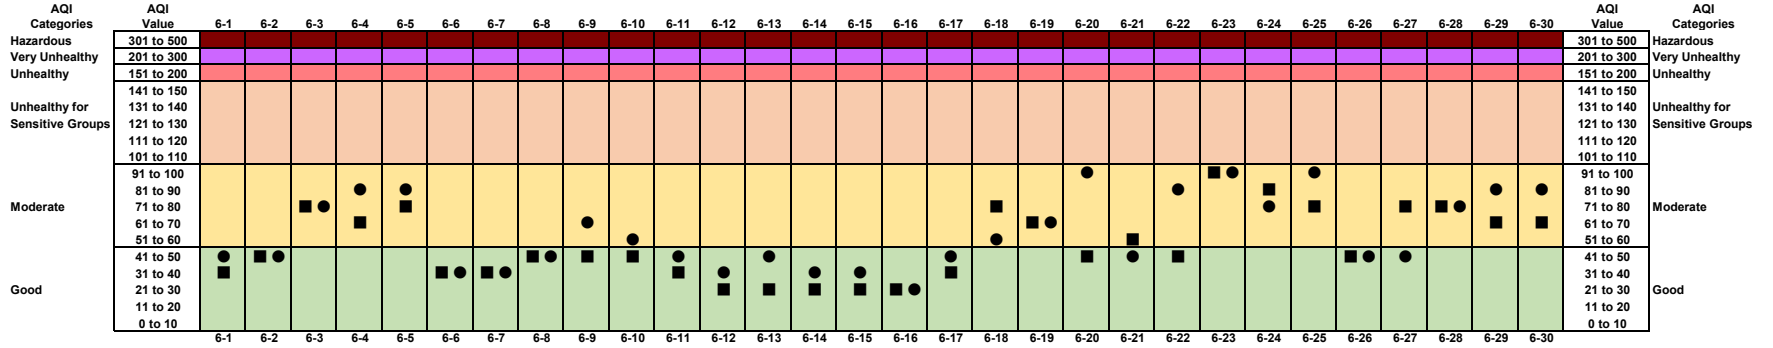

June 2022

AQI Calculation for the October 2015 Ozone Standard

Note: Days with White icon, only data for one monitor available

AQI Categories	Values
Good	Up to 50
Moderate	50 - 100
Unhealthy for Sensitive Groups	101 - 150
Unhealthy	151 - 200
Very Unhealthy	201 - 300
Hazardous	301 - 500

Bonne Terre	Farrar
■	●
■	●
■	●
■	●

8hr Ozone to AQI (2015 Standard)	Value
0-11	0 to 10
12-22	11 to 20
23-32	21 to 30
33-43	31 to 40
44-54	41 to 50
55-57	51 to 60
58-60	61 to 70
61-64	71 to 80
65-67	81 to 90
68-70	91 to 100
71-73	101 to 110
74-76	111 to 120
77-79	121 to 130
80-82	131 to 140
83-85	141 to 150
86-105	151 to 200