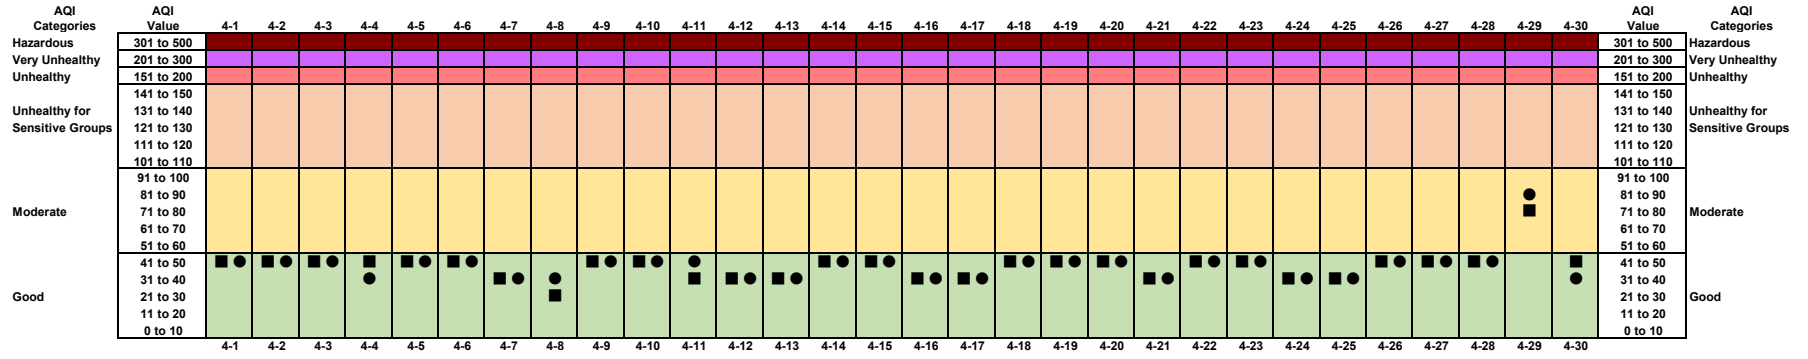

April 2022

AQI Calculation for the October 2015 Ozone Standard

Note: Days with White icon, only data for one monitor available

AQI Categories	AQI Values
Good	Up to 50
Moderate	50 - 100
Unhealthy for Sensitive Groups	101 - 150
Unhealthy	151 - 200
Very Unhealthy	201 - 300
Hazardous	301 - 500

Monitor	Icon
Bonne Terre	■
Farrar	●

8hr Ozone to AQI (2015 Standard)	
Ozone PPB	AQI Value
0-11	0 to 10
12-22	11 to 20
23-32	21 to 30
33-43	31 to 40
44-54	41 to 50
55-57	51 to 60
58-60	61 to 70
61-64	71 to 80
65-67	81 to 90
68-70	91 to 100
71-73	101 to 110
74-76	111 to 120
77-79	121 to 130
80-82	131 to 140
83-85	141 to 150
86-105	151 to 200
106-200	201 to 300